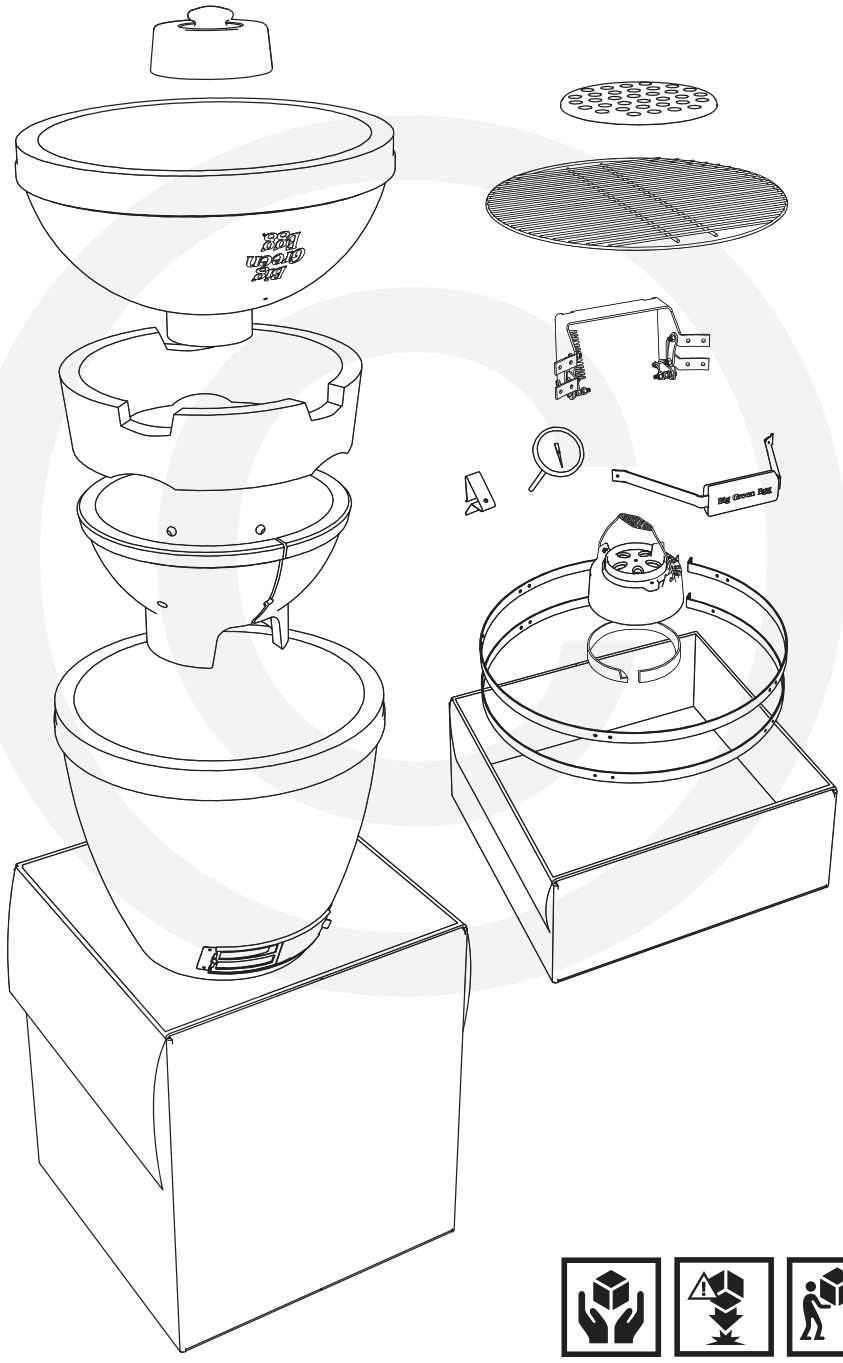

XXL XL L M S MX MN

EGG[®] and Band Assembly Instructions

7/16" + 1/2"
(Nr. 11 + 13)

www.biggreenegg.com/assembly-videos

-  www.biggreenegg.com
-  www.biggreenegg.ca
-  www.biggreenegg.eu
-  www.biggreenegg.co.uk
-  www.biggreenegg.co.za

CAUTION: SEE SAFETY NOTICE
www.biggreenegg.com/safetytips

© COPYRIGHT BIG GREEN EGG INC.

1

A  
8x 8x

B  
2x 2x

© COPYRIGHT BIG GREEN EGG INC.

2

 
4x 4x