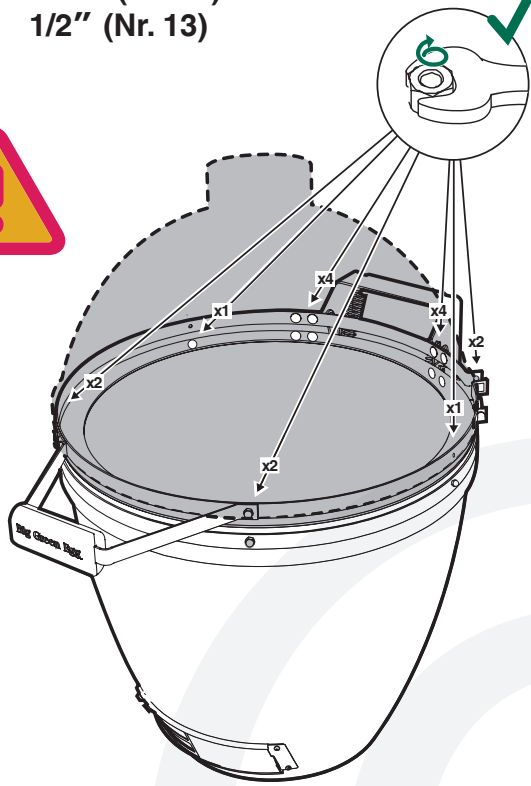

XXL XL L M S MX MN

EGG[®] and Band Assembly Instructions

7/16" + 1/2"
(Nr. 11 + 13)

www.biggreenegg.com/assembly-videos

-  www.biggreenegg.com
-  www.biggreenegg.ca
-  www.biggreenegg.eu
-  www.biggreenegg.co.uk
-  www.biggreenegg.co.za

6

1/2" (Nr. 13)

6a

6b

6d

6c

© COPYRIGHT BIG GREEN EGG INC.

7

7/16" (Nr. 11)
1/2" (Nr. 13)

© COPYRIGHT BIG GREEN EGG INC.

8

© COPYRIGHT BIG GREEN EGG INC.

9

9b

9a

© COPYRIGHT BIG GREEN EGG INC.