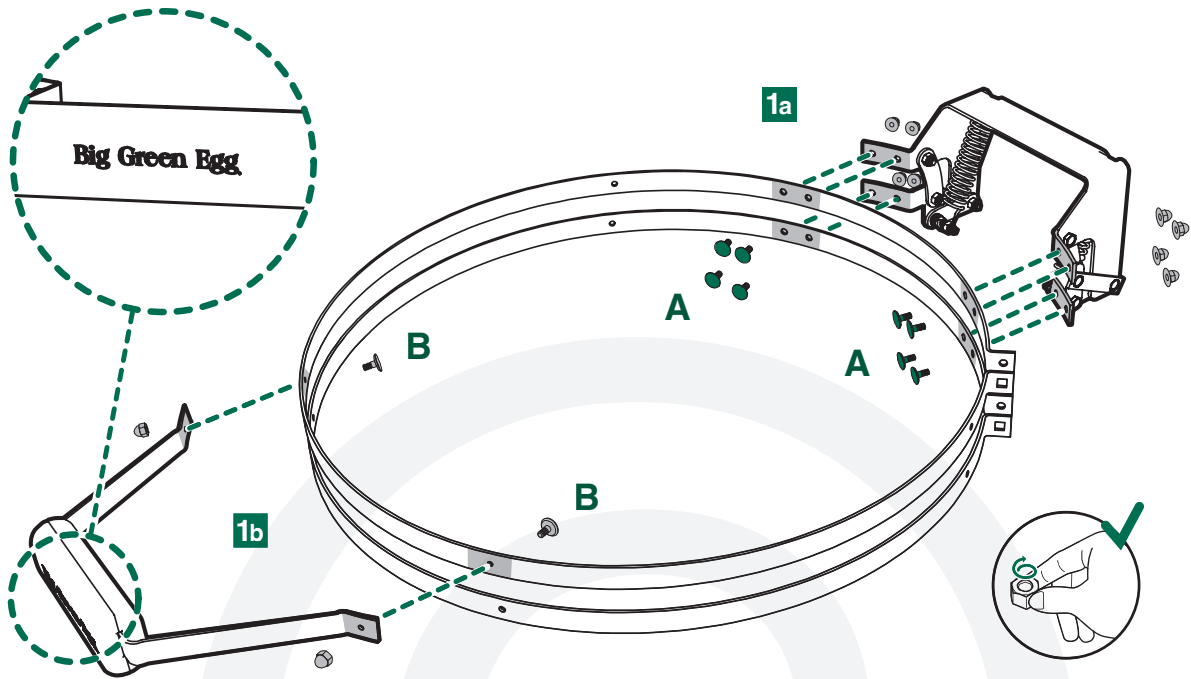

XXL XL L M S MX MN

EGG[®] and Band Assembly Instructions

7/16" + 1/2"
(Nr. 11 + 13)

www.biggreenegg.com/assembly-videos

-  www.biggreenegg.com
-  www.biggreenegg.ca
-  www.biggreenegg.eu
-  www.biggreenegg.co.uk
-  www.biggreenegg.co.za

CAUTION: SEE SAFETY NOTICE
www.biggreenegg.com/safetytips

© COPYRIGHT BIG GREEN EGG INC.

1

A  
8x 8x

B  
2x 2x

© COPYRIGHT BIG GREEN EGG INC.

2

 
4x 4x

6

1/2" (Nr. 13)

6a

6b

6d

6c

© COPYRIGHT BIG GREEN EGG INC.

7