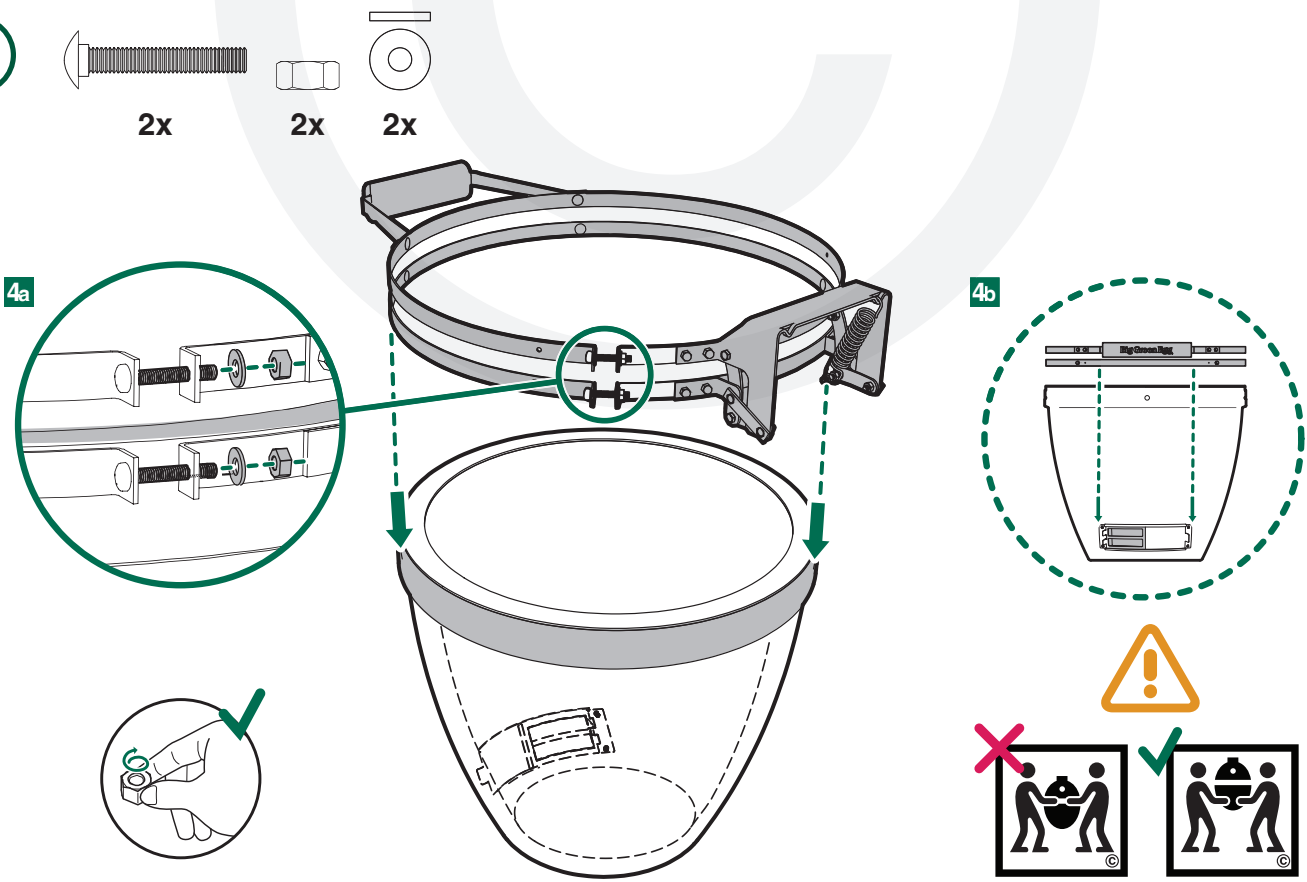

© COPYRIGHT BIG GREEN EGG INC.

4