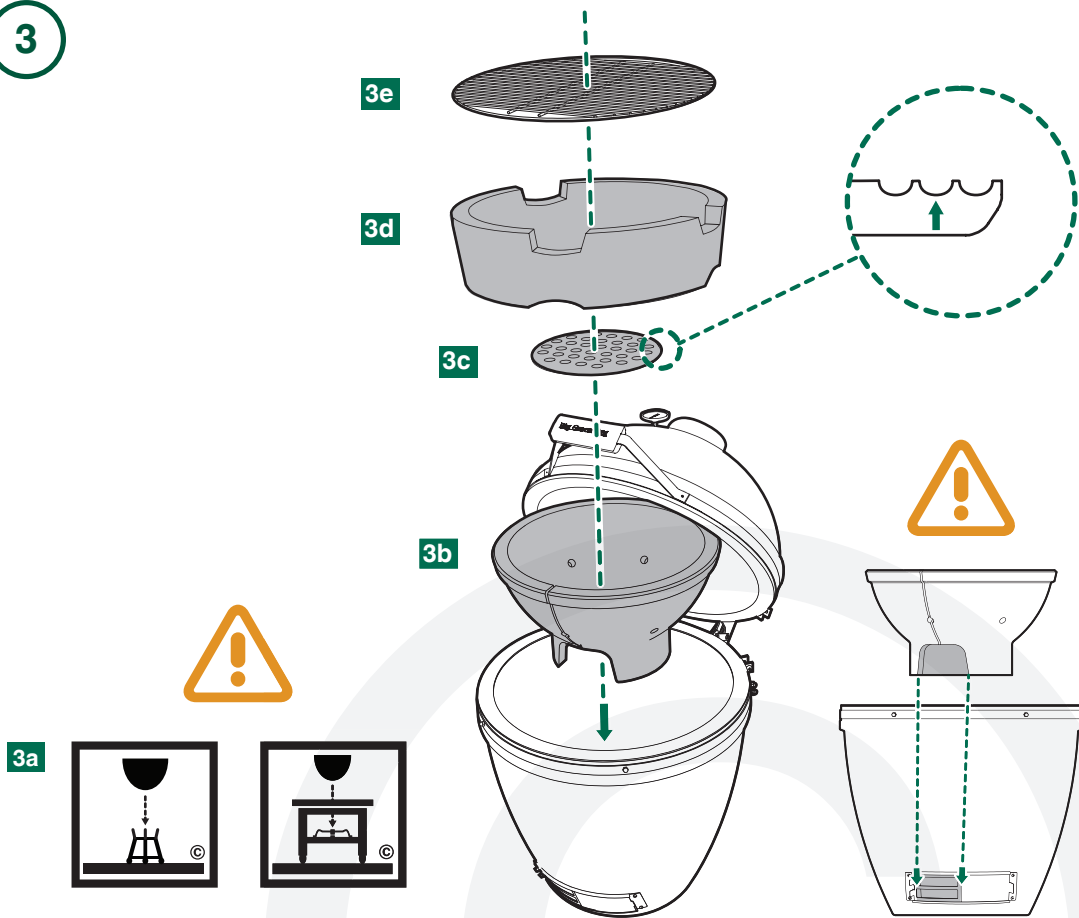

3

© COPYRIGHT BIG GREEN EGG INC.

4

© COPYRIGHT BIG GREEN EGG INC.