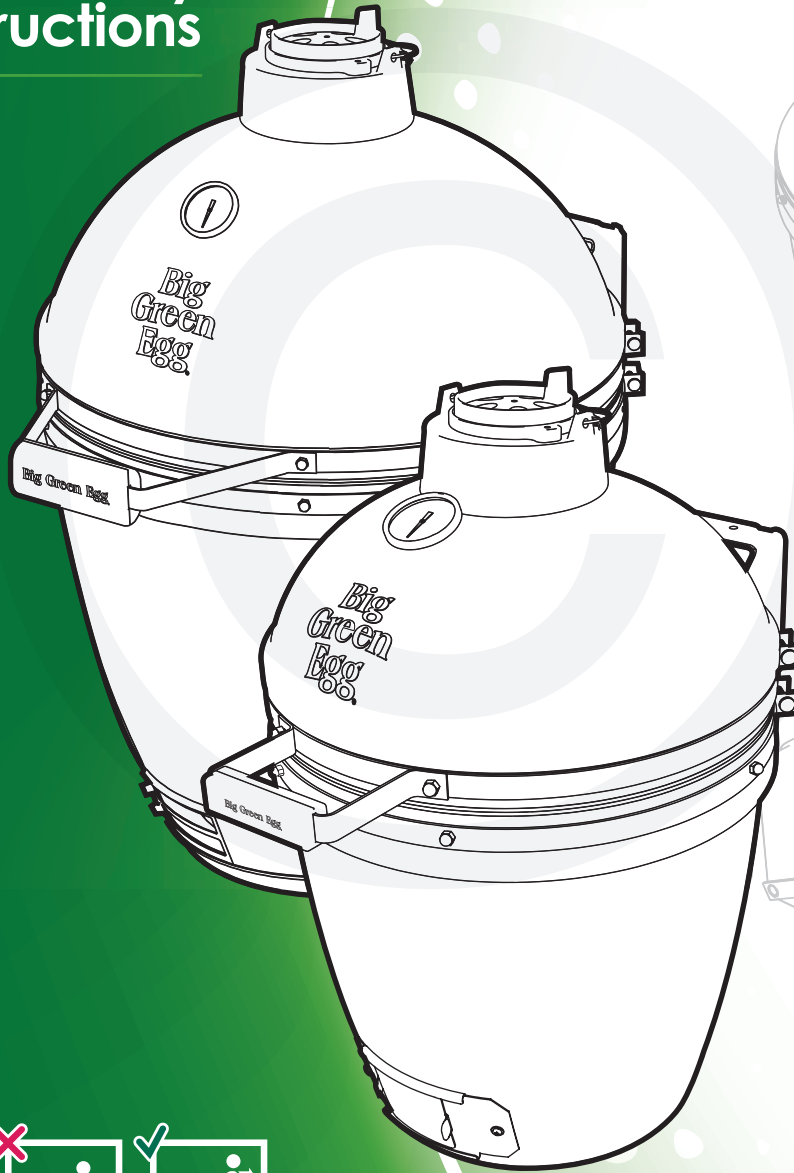

XXL XL L M S MX MN

EGG[®] and Band Assembly Instructions

7/16" + 1/2"
(Nr. 11 + 13)

www.biggreenegg.com/assembly-videos

-  www.biggreenegg.com
-  www.biggreenegg.ca
-  www.biggreenegg.eu
-  www.biggreenegg.co.uk
-  www.biggreenegg.co.za

CAUTION: SEE SAFETY NOTICE
www.biggreenegg.com/safetytips

© COPYRIGHT BIG GREEN EGG INC.

1

A  
8x 8x

B  
2x 2x

© COPYRIGHT BIG GREEN EGG INC.

2

 
4x 4x