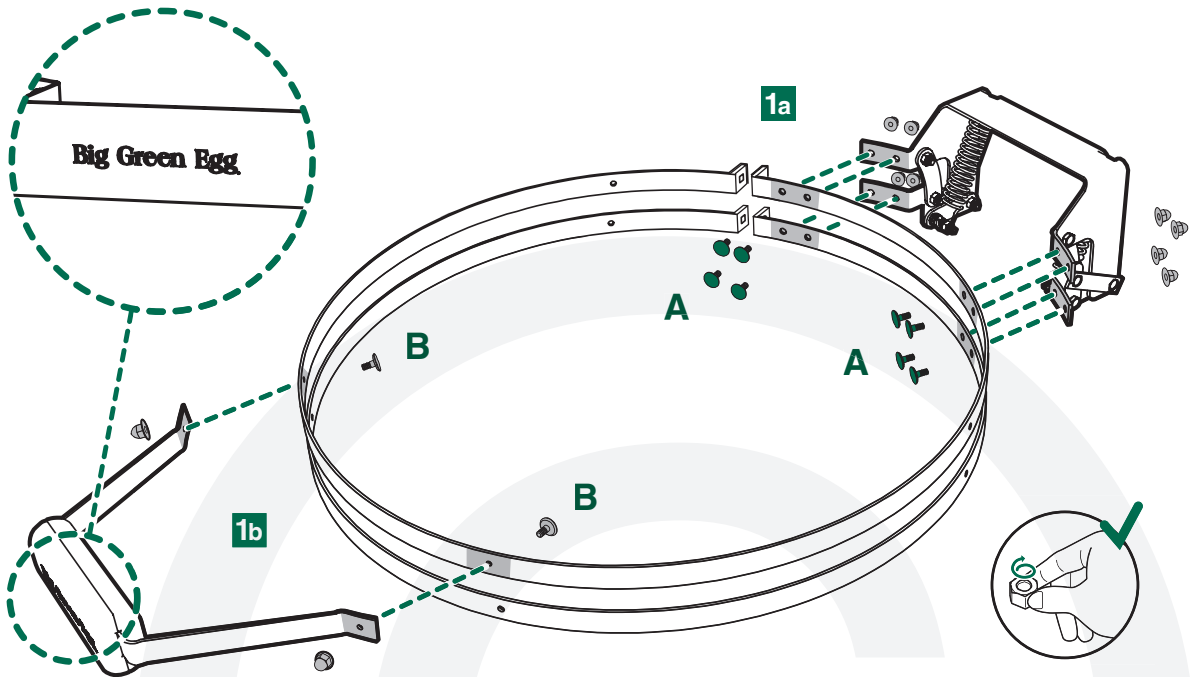

XXL XL L M S MX MN

EGG[®] and Band Assembly Instructions

- 
6x
- 
8x
- 
14x
- 
2x
- 
2x

- 
2x
- 
3x

7/16" + 1/2"
(Nr. 11 + 13)

www.biggreenegg.com/assembly-videos

-  www.biggreenegg.com
-  www.biggreenegg.ca
-  www.biggreenegg.eu
-  www.biggreenegg.co.uk
-  www.biggreenegg.co.za

CAUTION: SEE SAFETY NOTICE
www.biggreenegg.com/safetytips

© COPYRIGHT BIG GREEN EGG INC.

1

A  8x  8x

B  2x  2x

© COPYRIGHT BIG GREEN EGG INC.

2

 4x  4x