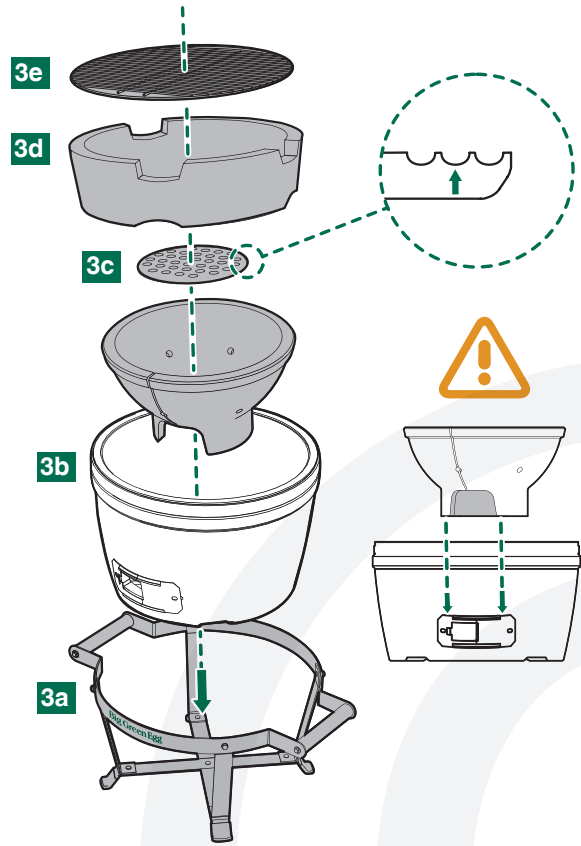

3

© COPYRIGHT BIG GREEN EGG INC.

4