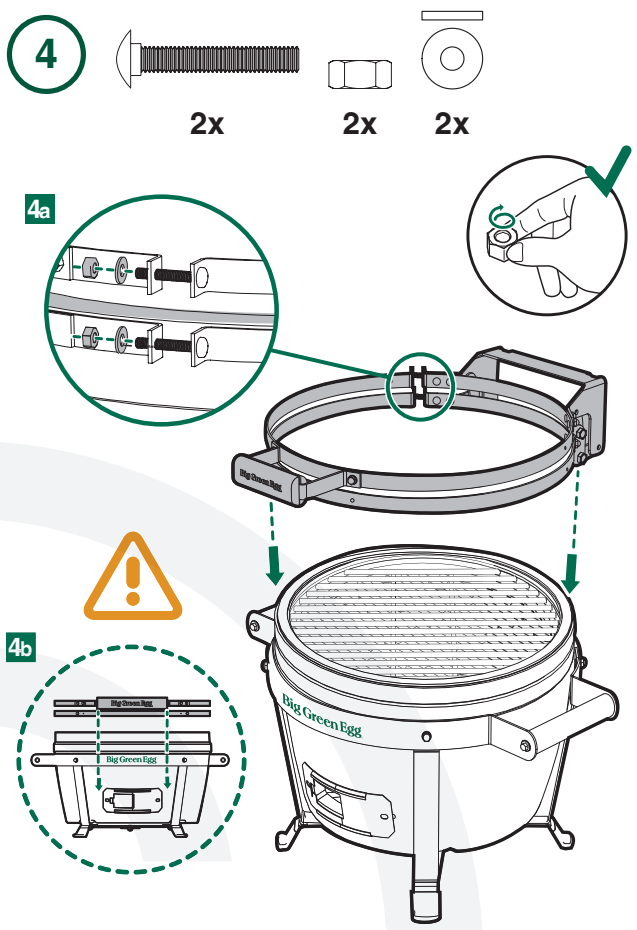

© COPYRIGHT BIG GREEN EGG INC.

5