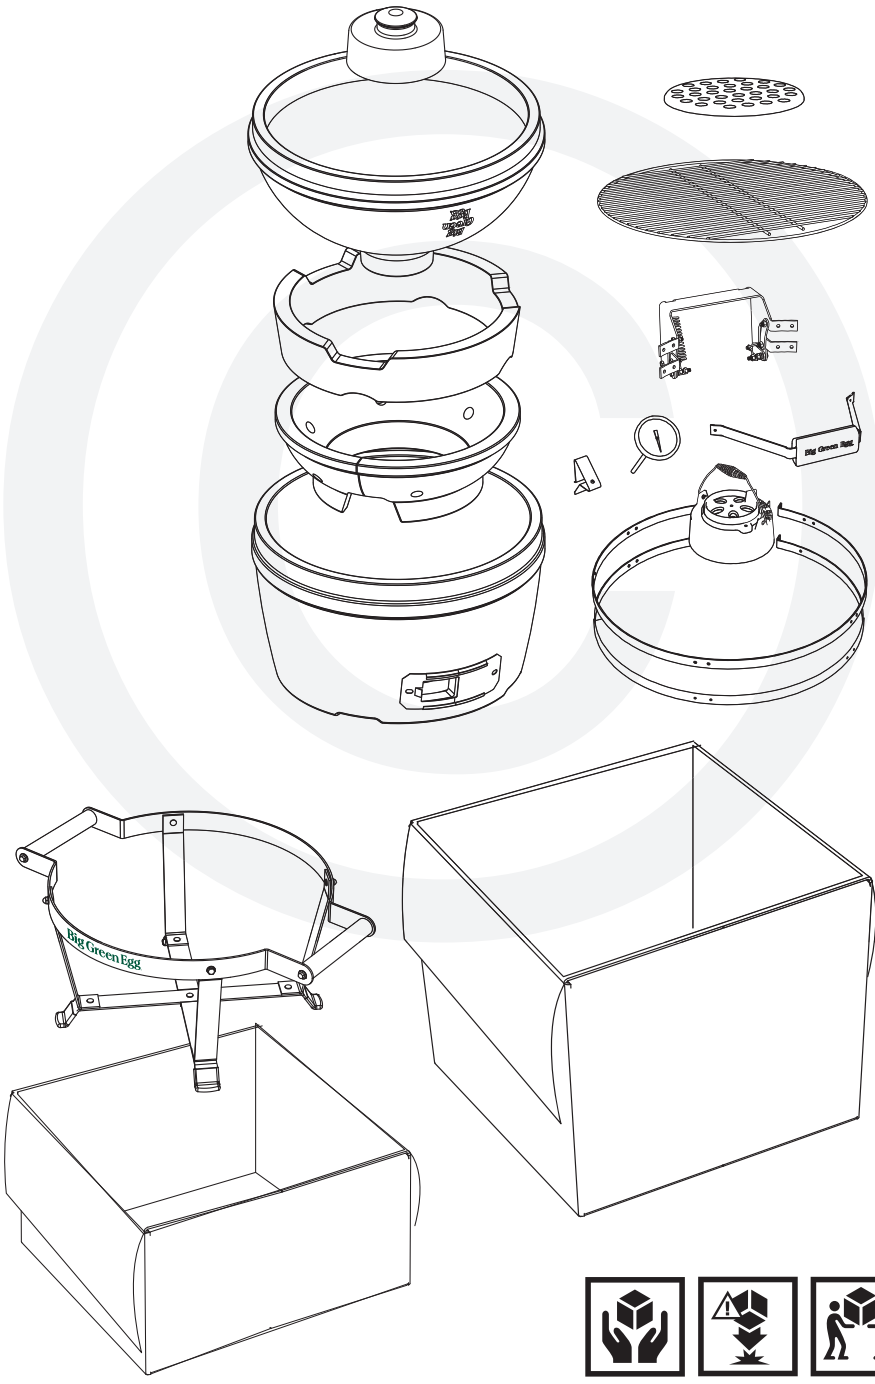

XXL XL L M S MX MN

EGG[®] and Band Assembly Instructions

- 
6x
- 
8x
- 
14x
- 
2x
- 
2x

- 
2x
- 
3x

7/16" + 1/2"
(Nr. 11 + 13)

www.biggreenegg.com/assembly-videos

-  www.biggreenegg.com
-  www.biggreenegg.ca
-  www.biggreenegg.eu
-  www.biggreenegg.co.uk
-  www.biggreenegg.co.za

CAUTION: SEE SAFETY NOTICE
www.biggreenegg.com/safetytips

© COPYRIGHT BIG GREEN EGG INC.

1

A  8x  8x

B  2x  2x

© COPYRIGHT BIG GREEN EGG INC.

2

 4x  4x